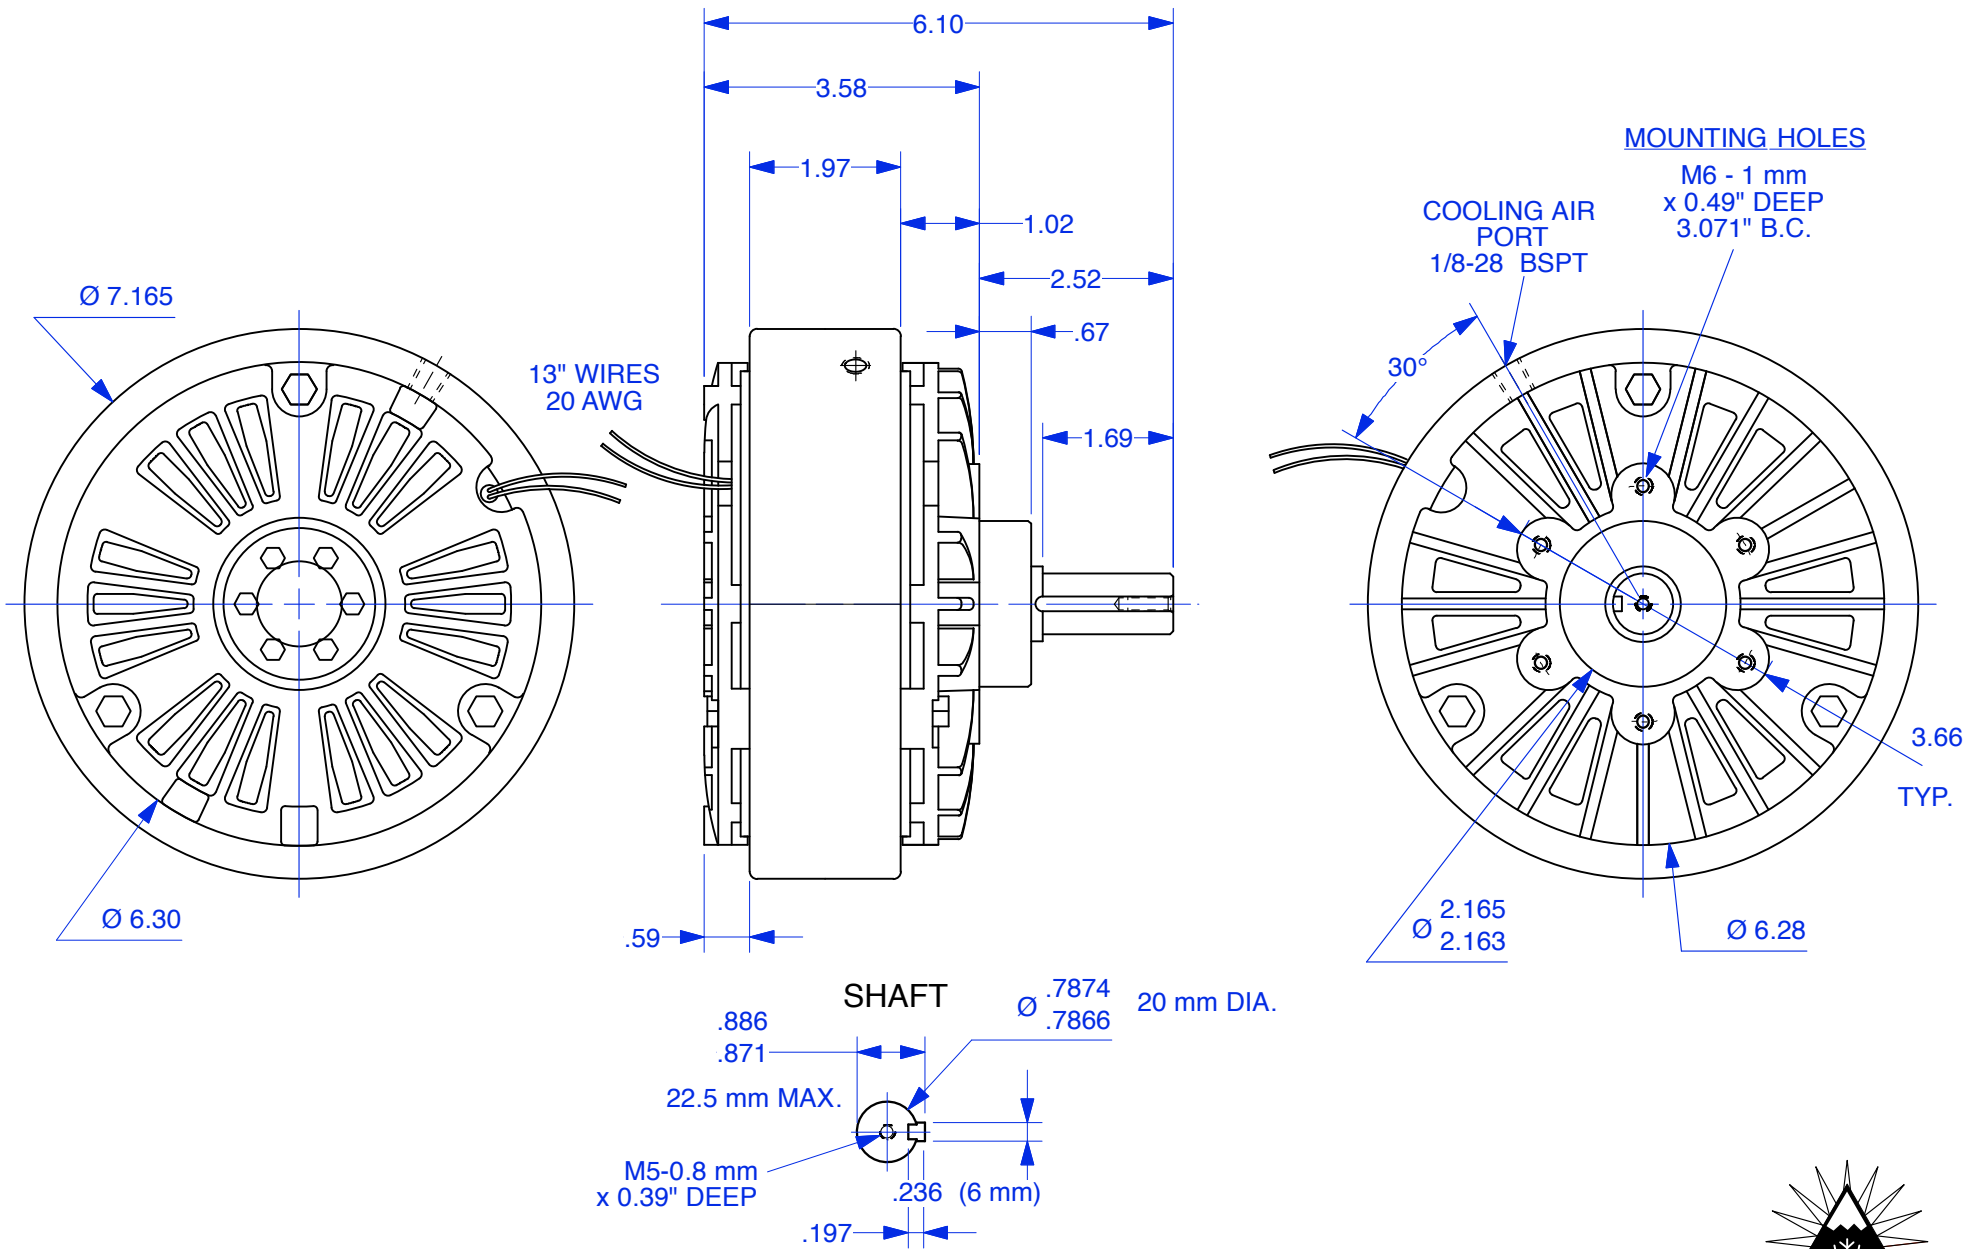

# MAGNETIC PARTICLE BRAKE KB-2.5

Units : inches  
Scale : 40%

Drawn 1/5/05  
Changed 10/24/14

Lake Placid, NY USA  
Telephone 518 523-2422  
www.placidindustries.com